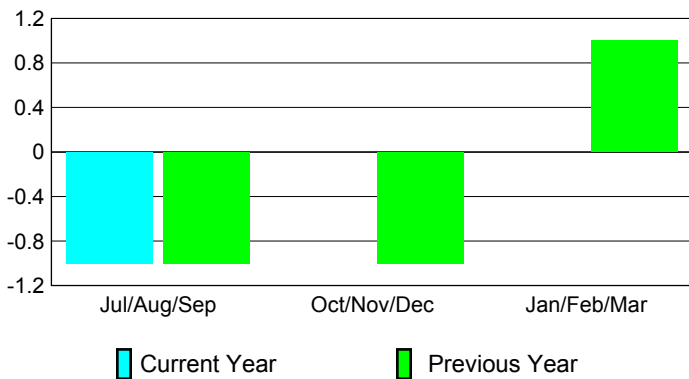

2009-2010 GMT Quarterly Report for District (or Undistricted) **District 115CN**

GMT: **HOWARD PATRICK LEE**

Location: **PORTUGAL**

GMT CA: **4**

CLUBS

Club Results
2009-2010

Clubs
2008-2009

Month	New Club Goal	Actual New Clubs	Actual Dropped Clubs	Gain/Loss of Clubs	Gain/Loss of Clubs
Jul/Aug/Sep	1	0	-1	-1	-1
Oct/Nov/Dec	1	0	0	0	-1
Jan/Feb/Mar	1	0	0	0	1
Totals	3	0	-1	-1	-1

Club Results 2009-2010

Goal, New, Dropped, Gain/Loss

Comparison of Club Gain/Loss

Current Year Compared to the Previous Year

YTD Status Quo Clubs 2009-2010

Status Quo Clubs Compared to Status Quo Members

MEMBERSHIP