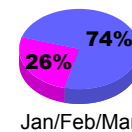

Membership Results
2009-2010

Membership
2008-2009

Month	Net Memb Goal	Actual New Memb	Actual Dropped Memb	Gain/Loss of Memb	Gain/Loss of Memb
Jul/Aug/Sep	50	14	-21	-7	-36
Oct/Nov/Dec	50	31	-23	8	-48
Jan/Feb/Mar	50	13	-14	-1	23
Totals	150	58	-58	0	-61

Membership Results 2009-2010

Goal, New, Dropped, Gain/Loss

Comparison of Membership Gain/Loss

Current Year Compared to the Previous Year

Gender Comparison 2009-2010

Male

Female