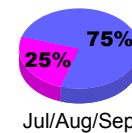

Membership Results
2009-2010

Membership
2008-2009

Month	Net Memb Goal	Actual New Memb	Actual Dropped Memb	Gain/Loss of Memb	Gain/Loss of Memb
Jul/Aug/Sep	50	14	-21	-7	-36
Oct/Nov/Dec	50	31	-23	8	-48
Jan/Feb/Mar	50	13	-14	-1	23
Totals	150	58	-58	0	-61

Membership Results 2009-2010

Goal, New, Dropped, Gain/Loss

Comparison of Membership Gain/Loss

Current Year Compared to the Previous Year

Gender Comparison 2009-2010

Male

Female