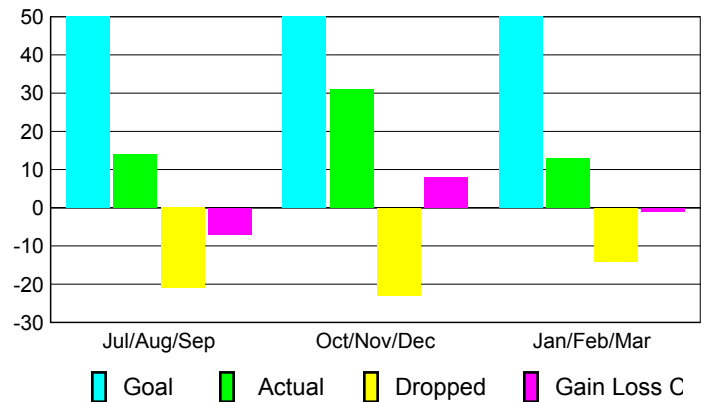

Membership Results 2009-2010

Goal, New, Dropped, Gain/Loss