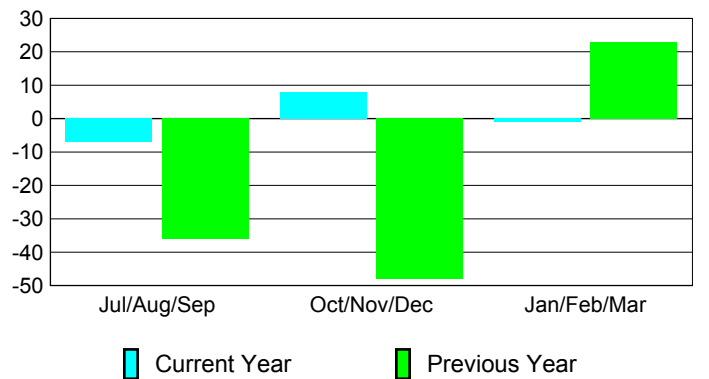

Membership Results
2009-2010

Membership
2008-2009

Month	Net Memb Goal	Actual New Memb	Actual Dropped Memb	Gain/Loss of Memb	Gain/Loss of Memb
Jul/Aug/Sep	50	14	-21	-7	-36
Oct/Nov/Dec	50	31	-23	8	-48
Jan/Feb/Mar	50	13	-14	-1	23
Totals	150	58	-58	0	-61

Membership Results 2009-2010

Goal, New, Dropped, Gain/Loss

Comparison of Membership Gain/Loss

Current Year Compared to the Previous Year

Gender Comparison 2009-2010

Male

Female