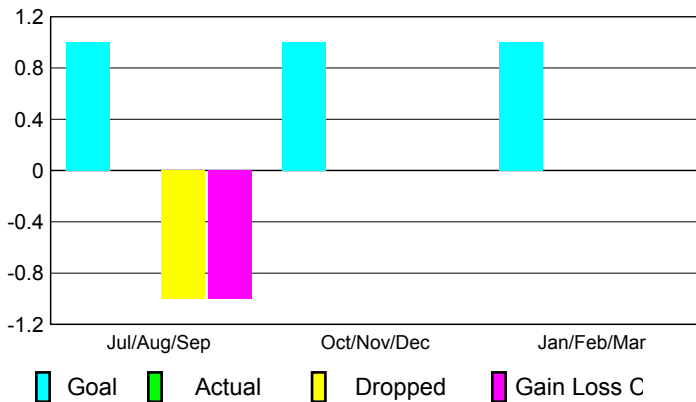

2009-2010 GMT Quarterly Report for District (or Undistricted) **District 115CN**

GMT: **HOWARD PATRICK LEE**

Location: **PORTUGAL**

GMT CA: **4**

CLUBS

Club Results
2009-2010

Clubs
2008-2009

Month	New Club Goal	Actual New Clubs	Actual Dropped Clubs	Gain/Loss of Clubs	Gain/Loss of Clubs
Jul/Aug/Sep	1	0	-1	-1	-1
Oct/Nov/Dec	1	0	0	0	-1
Jan/Feb/Mar	1	0	0	0	1
Totals	3	0	-1	-1	-1

Club Results 2009-2010

Goal, New, Dropped, Gain/Loss

Comparison of Club Gain/Loss

Current Year Compared to the Previous Year

YTD Status Quo Clubs 2009-2010

Status Quo Clubs Compared to Status Quo Members

MEMBERSHIP